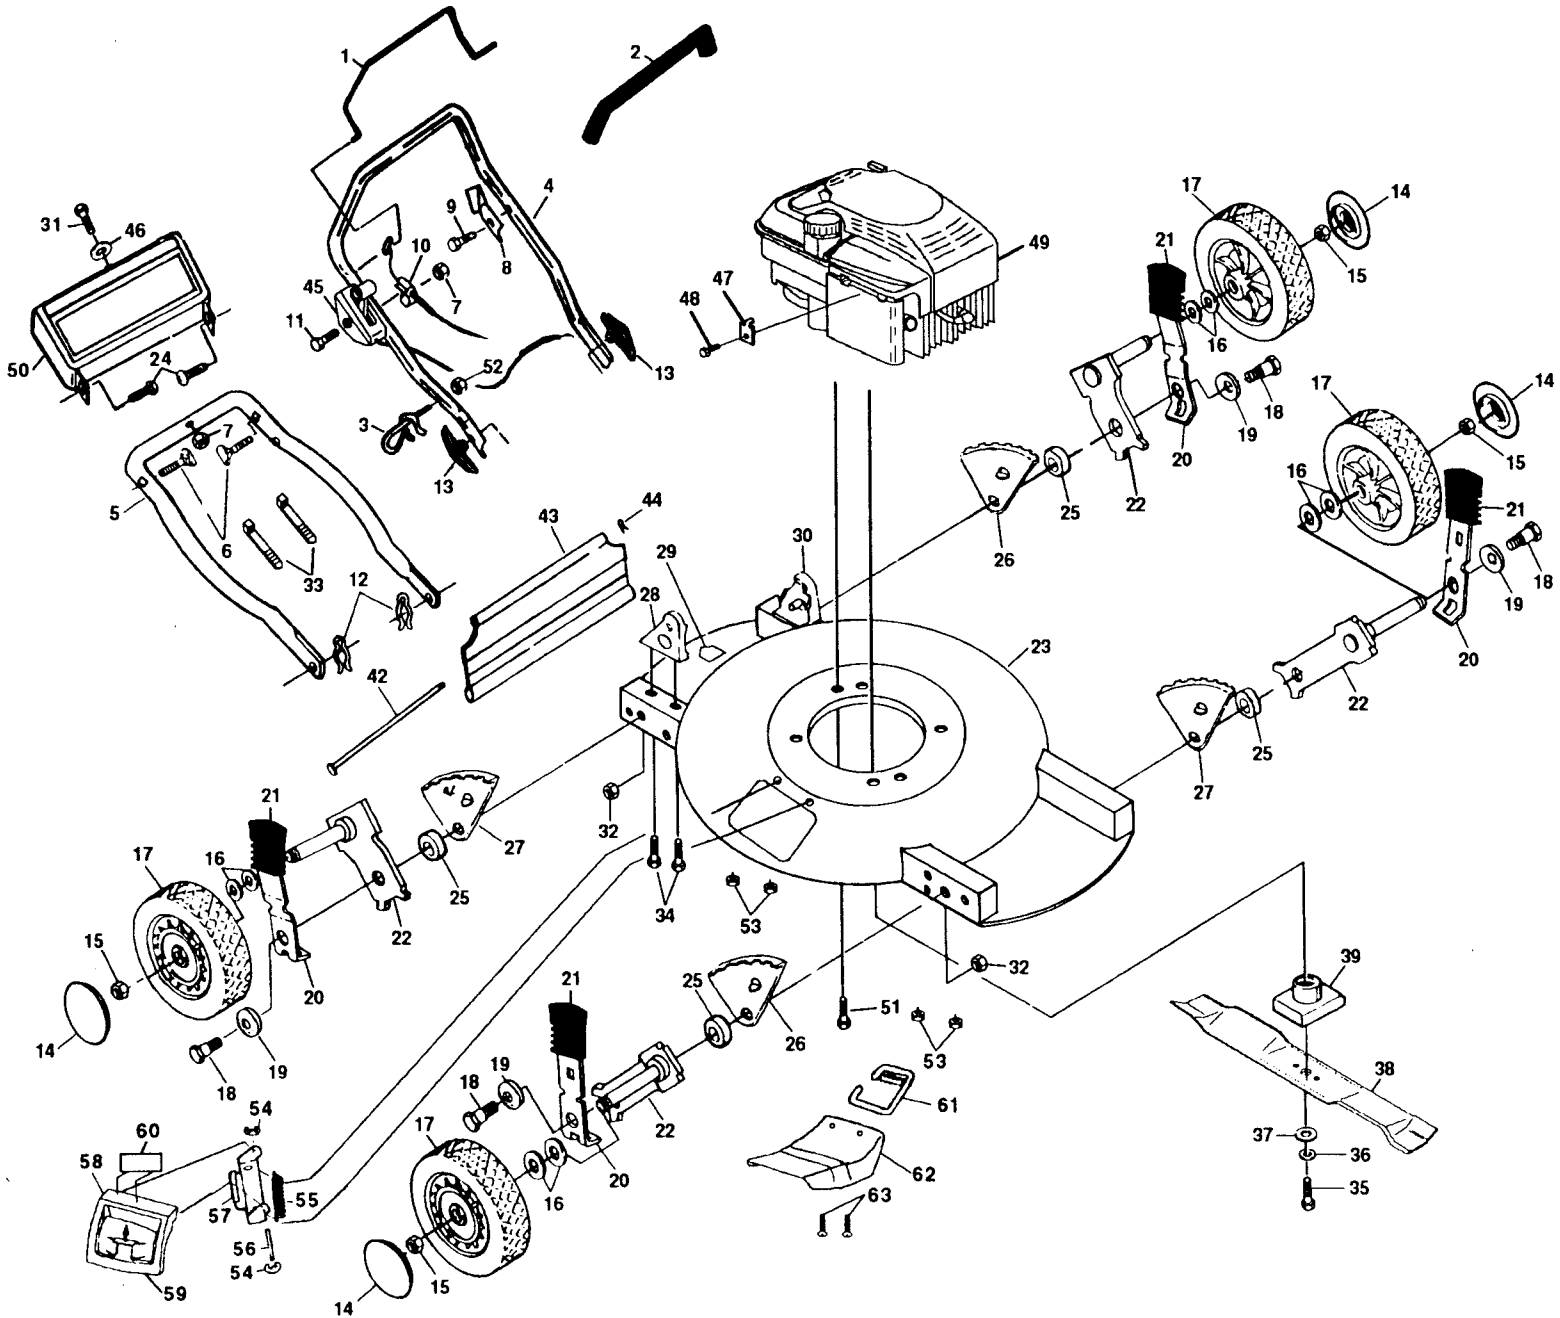

REPAIR PARTS

ROTARY LAWN MOWER -- MODEL NO. 51md (H51mdb) PRODUCT NO. 954 07 19-01

REPAIR PARTS

ROTARY LAWN MOWER - - MODEL NO. 51md (H51mdb) PRODUCT NO. 954 07 19-01

KEY NO.	PART NO.	DESCRIPTION	KEY NO.	PART NO.	DESCRIPTION
1	532850735	Control Bar	34	532055187	Thread Cutting Screw 5/16-18 x 3/4
2	532850724	Handle Grip	35	532851084	Hex Head Screw 3/8-24 x 1-3/8
3	532132001	Rope Guide	36	532850263	Helical Lockwasher 3/8
4	532125295	Upper Handle	37	532851074	Hardened Washer
5	532125293	Lower Handle	38	532145106	20" Blade
6	532131959	Handle Bolt 5/16-18 x 1-3/4	39	532851514	Blade Adapter
7	532063601	Locknut 1/4-20	42	532751649	Deflector Rod
8	532125162	Up-Stop Bracket	43	532140544	Rear Deflector
9	532750097	Hex Washer Head Screw #10-24 x 1/2	44	532700279	Retainer Clip
10	532130861	Engine Zone Control Cable	45	532700417	Throttle Control
11	532144929	Hex Washer Head Screw 1/4-20 x 2.12	46	532085723	Washer
12	532051793	Hairpin Cotter	47	532213146	* Cable Clamp
13	532136376	Handle Knob	48	532083816	Thread Rolling Screw #10-32 x 5/8
14	532850845	Hubcap	49	-----	* Engine - Briggs & Stratton - Model No. 128802
15	532083923	Hex Locknut 3/8-16	50	532800547	Trim Plate
16	532057143	Washer	51	532850998	Hex Head Screw, Self Tap. 3/8 - 16 x 1.1
17	532800333	Wheel & Tire Assembly	52	873510400	Keps Locknut 1/4-20
18	532142748	Shoulder Bolt	53	532063601	Locknut
19	532062335	Belleville Washer	54	812000014	External E-Ring
20	532125066	Selector Spring	55	532087589	Torsion Spring
21	532701037	Selector Knob	56	532087590	Hinge Rod
22	532125061	Axle Arm Assembly	57	532130737	Housing Assembly Bracket
23	532141934	Lawn Mower Housing (Includes Key No. 29)	58	532140862	Mulcher Door
24	532036953	Screw	59	532140864	Door Latch
25	532084920	Spacer	60	532140648	Decal
26	532800370	Wheel Adjusting Bracket (R.F./L.R.)	61	532751399	Chute Mounting Bracket
27	532800368	Wheel Adjusting Bracket (L.F./R.R.)	62	532752118	Mulcher Deflector
28	532140465	Handle Bracket Assembly (Right)	63	874180410	Truss Head Screw
29	532107339	Danger Decal	--	532146461	Owner's Manual (English/French)
30	532140466	Handle Bracket Assembly (Left)	--	532800569	Decal (Engine)
31	532085436	Screw	--	532142184	Decal (Housing)
32	532751592	Locknut 3/8-16	--	532850788	Trim Plate Decal
33	532066426	Wire Tie			